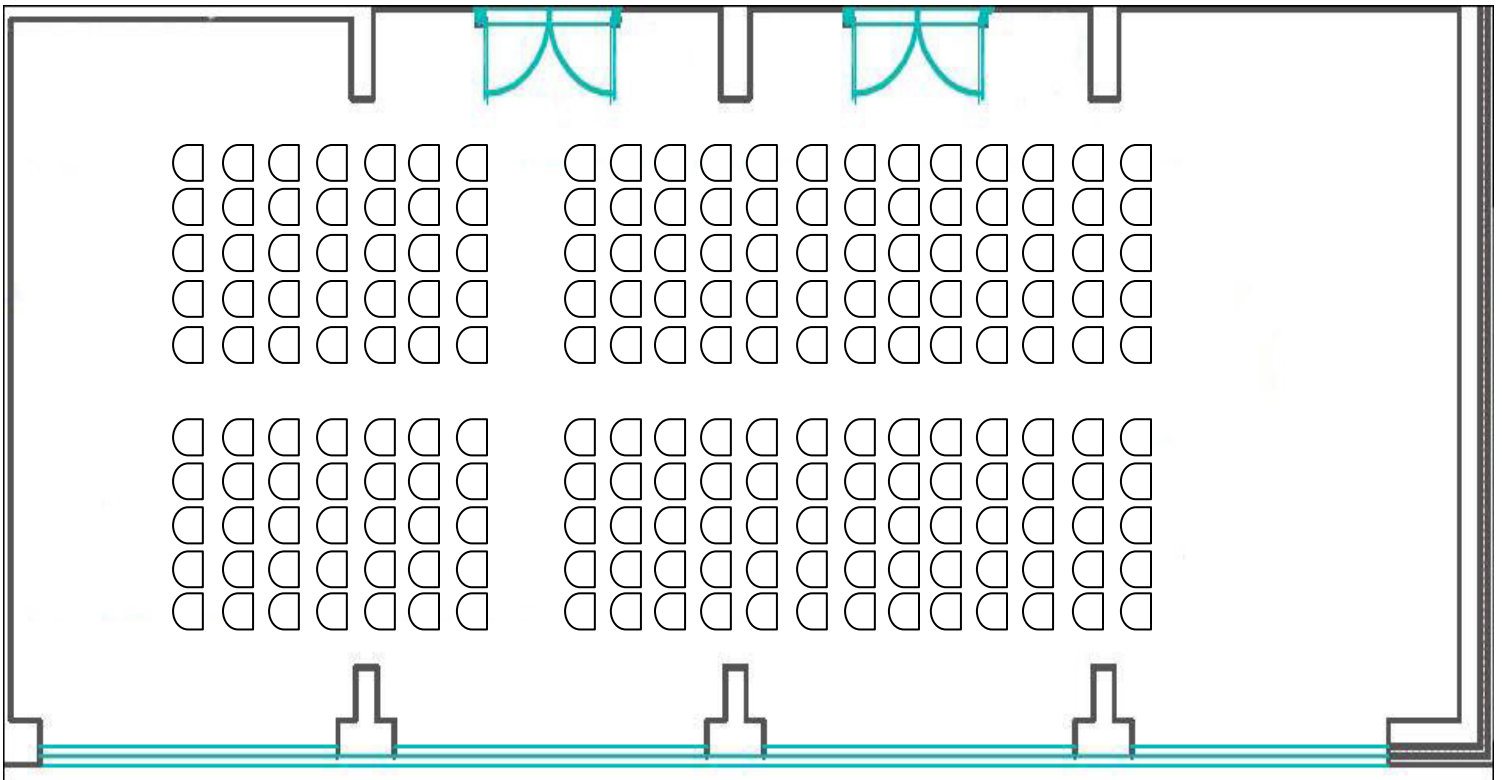

## Index conference room IN Hotel

Conference room measuring: 91m<sup>2</sup> Dimensions: 651x1431x306 (LxVxH)  
Theater setting - to 100 persons

"I" setting - to 50 persons

**"U" setting - to 45 persons**