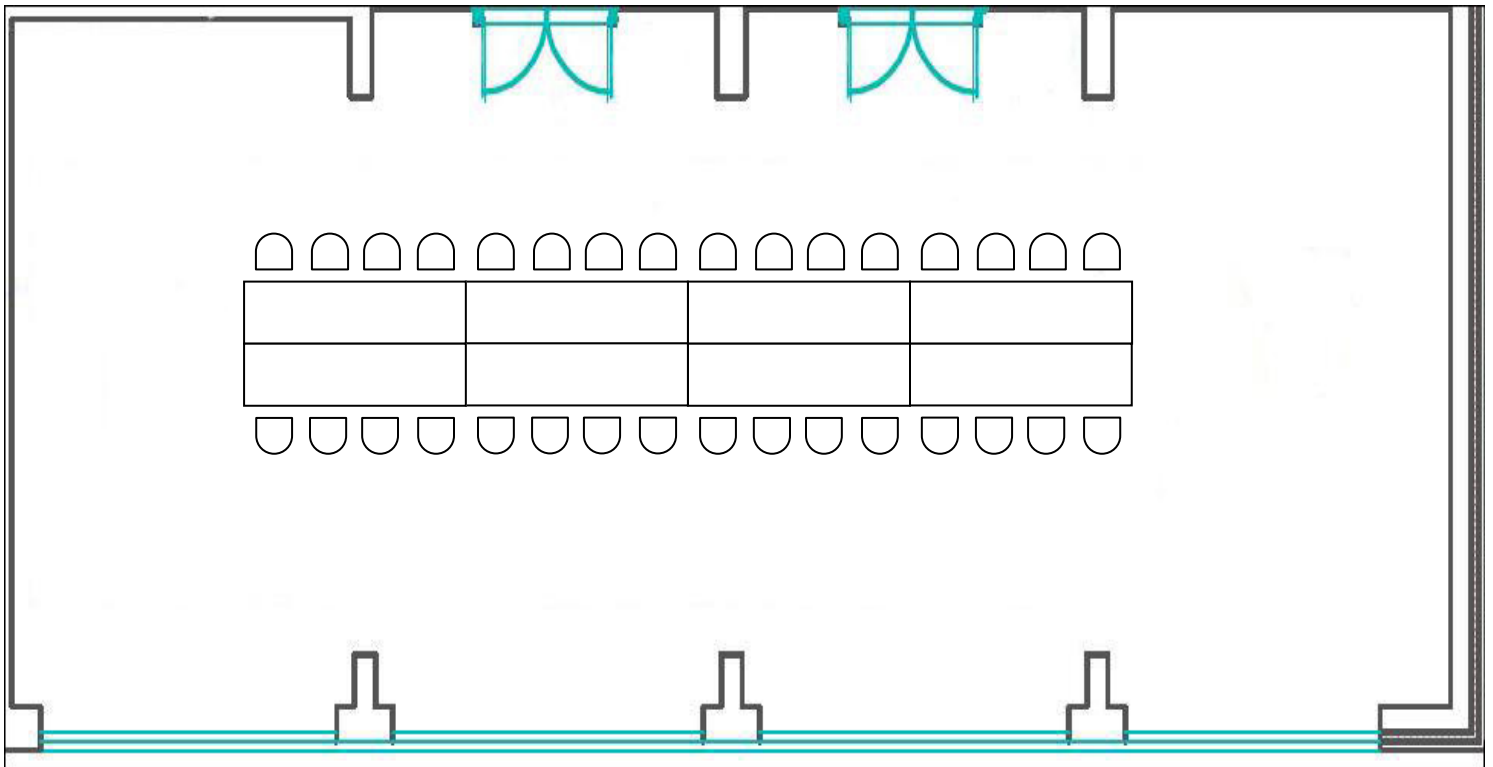

## Index conference room IN Hotel

Conference room measuring: 91m<sup>2</sup> Dimensions: 651x1431x306 (LxVxH)  
Theater setting - to 100 persons

"I" setting - to 50 persons

**"U" setting - to 45 persons**