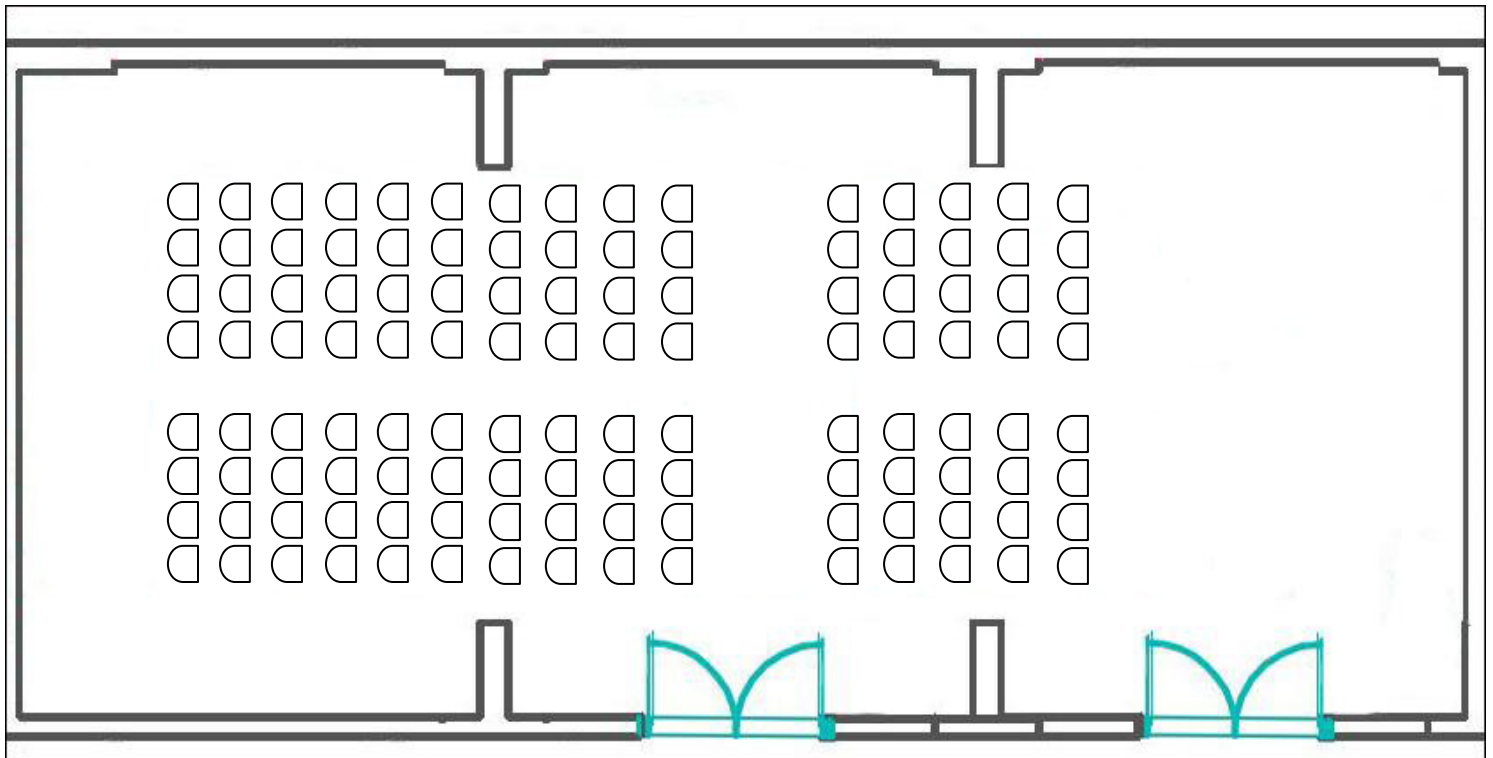

INform conference room IN Hotel

Conference room measuring: 54m² Dimensions: 507x1426x300 (LxVxH)
Theater setting - to 35 persons

"I" setting - to 25 persons