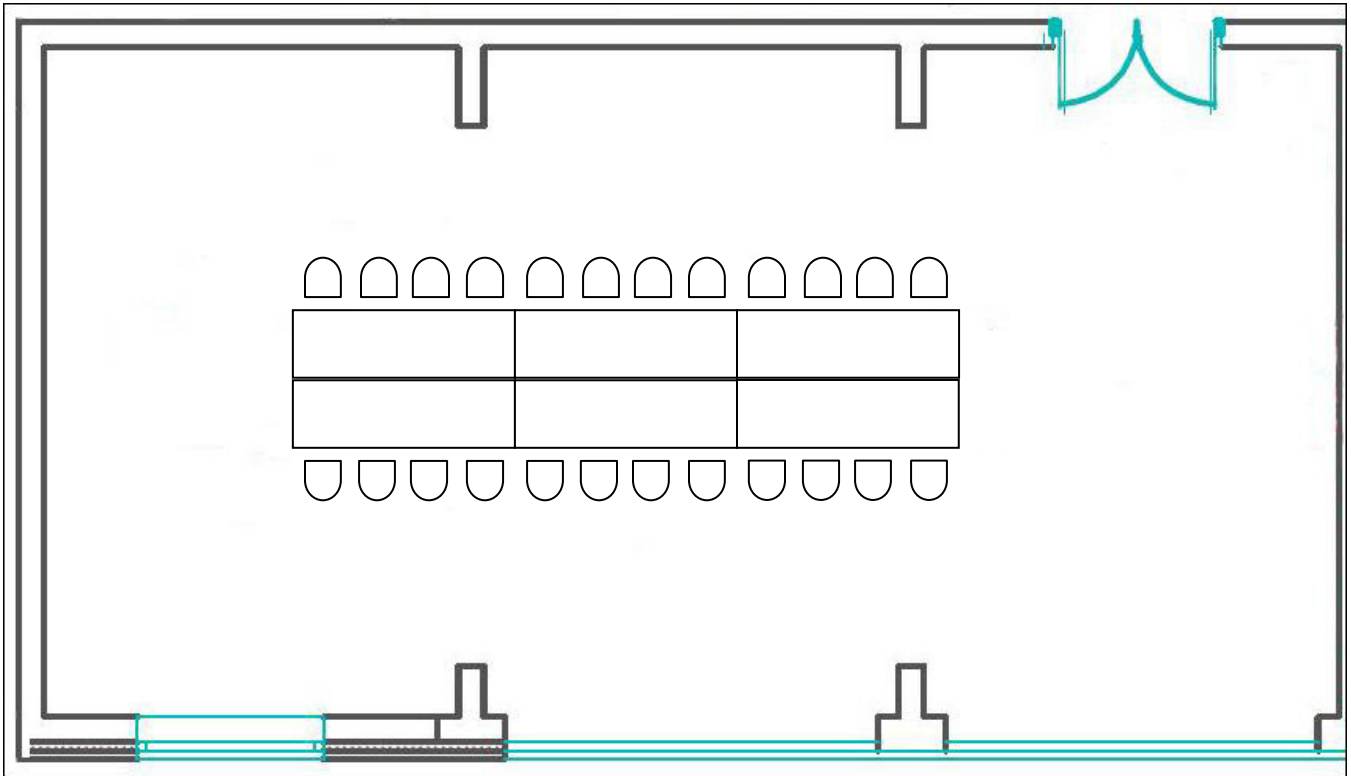

INvent conference room IN Hotel

Conference room measuring: 68m² Dimensions: 621x1098x320 (LxVxH)
Theater setting - to 60 persons

"I" setting - to 40 persons

"U" setting - to 30 persons