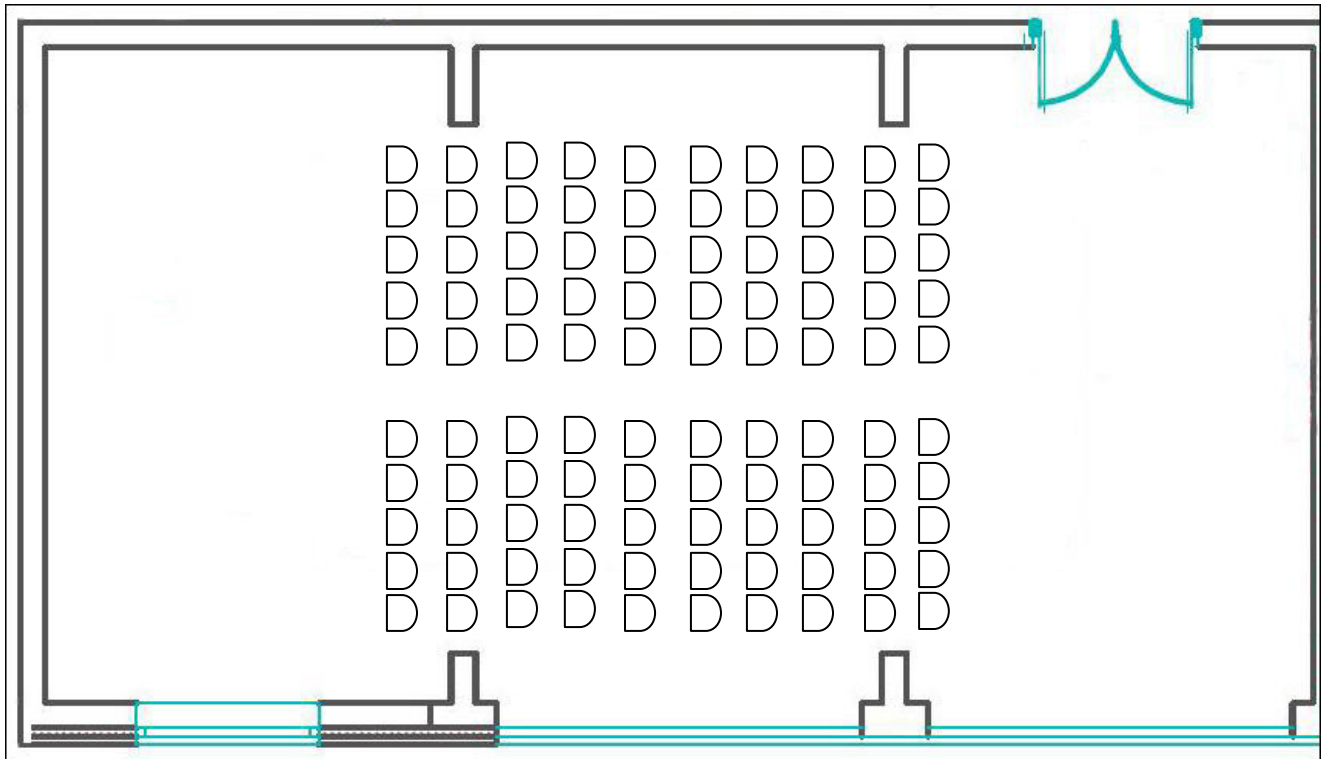

INvent conference room IN Hotel

Conference room measuring: 68m² Dimensions: 621x1098x320 (LxVxH)
Theater setting - to 60 persons

"I" setting - to 40 persons

"U" setting - to 30 persons